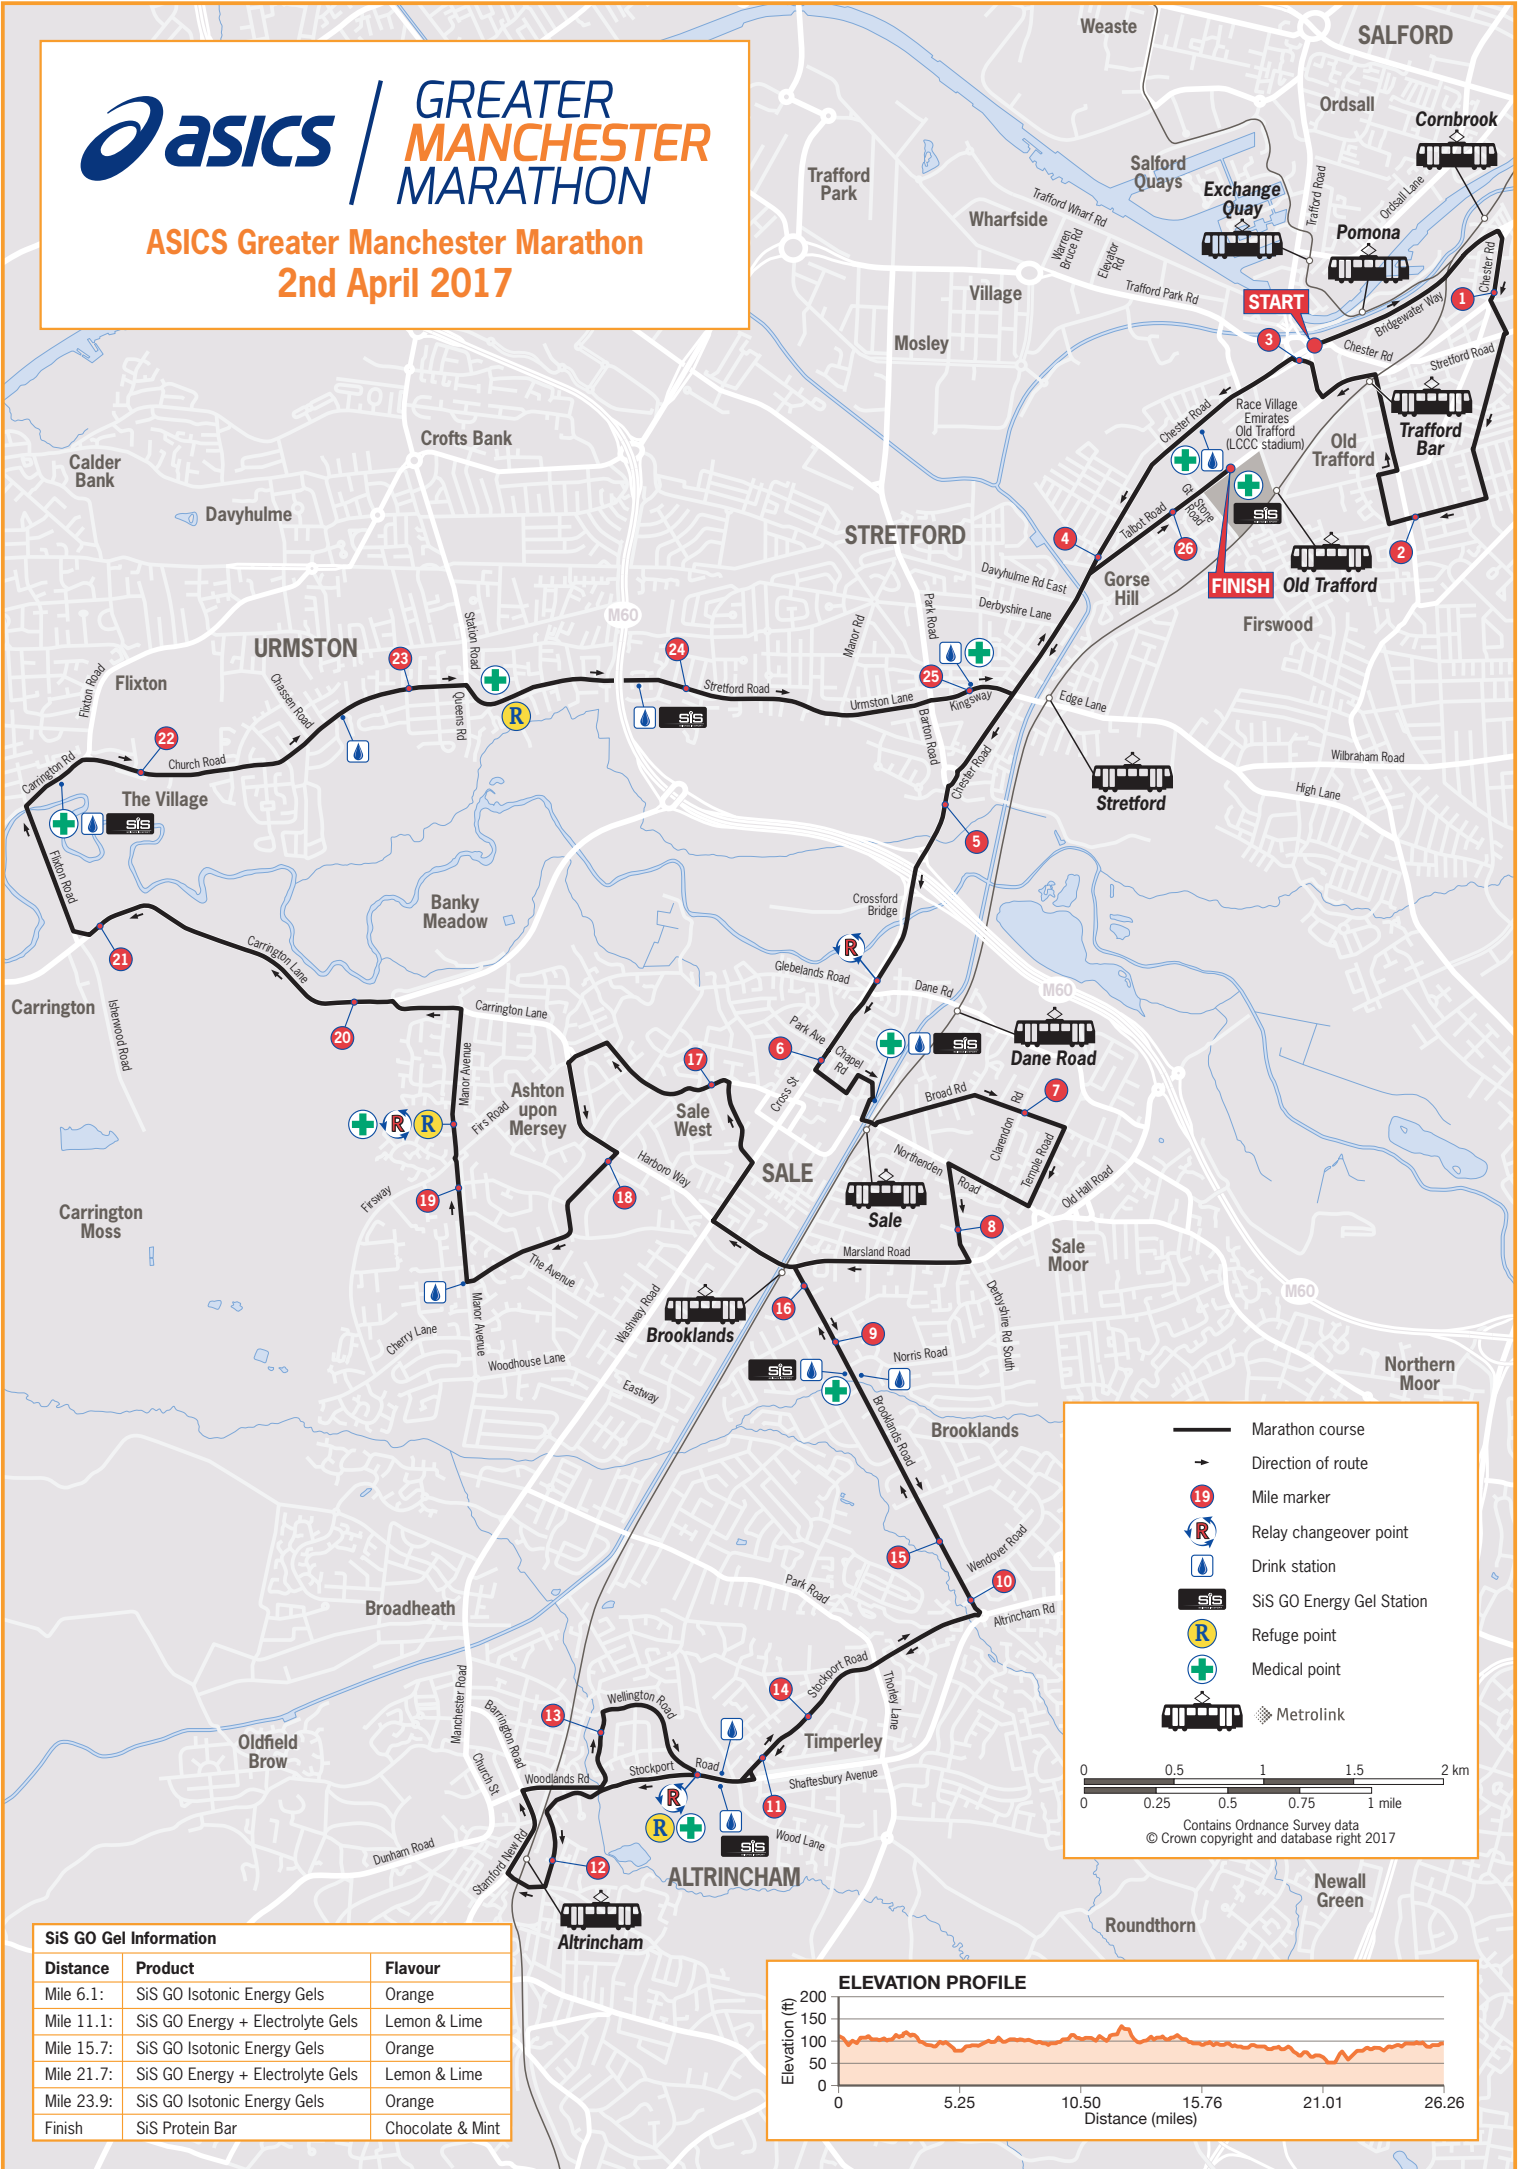

asics | GREATER MANCHESTER MARATHON

ASICS Greater Manchester Marathon
2nd April 2017

SIS GO Gel Information

Distance	Product	Flavour
Mile 6.1:	SIS GO Isotonic Energy Gels	Orange
Mile 11.1:	SIS GO Energy + Electrolyte Gels	Lemon & Lime
Mile 15.7:	SIS GO Isotonic Energy Gels	Orange
Mile 21.7:	SIS GO Energy + Electrolyte Gels	Lemon & Lime
Mile 23.9:	SIS GO Isotonic Energy Gels	Orange
Finish	SIS Protein Bar	Chocolate & Mint