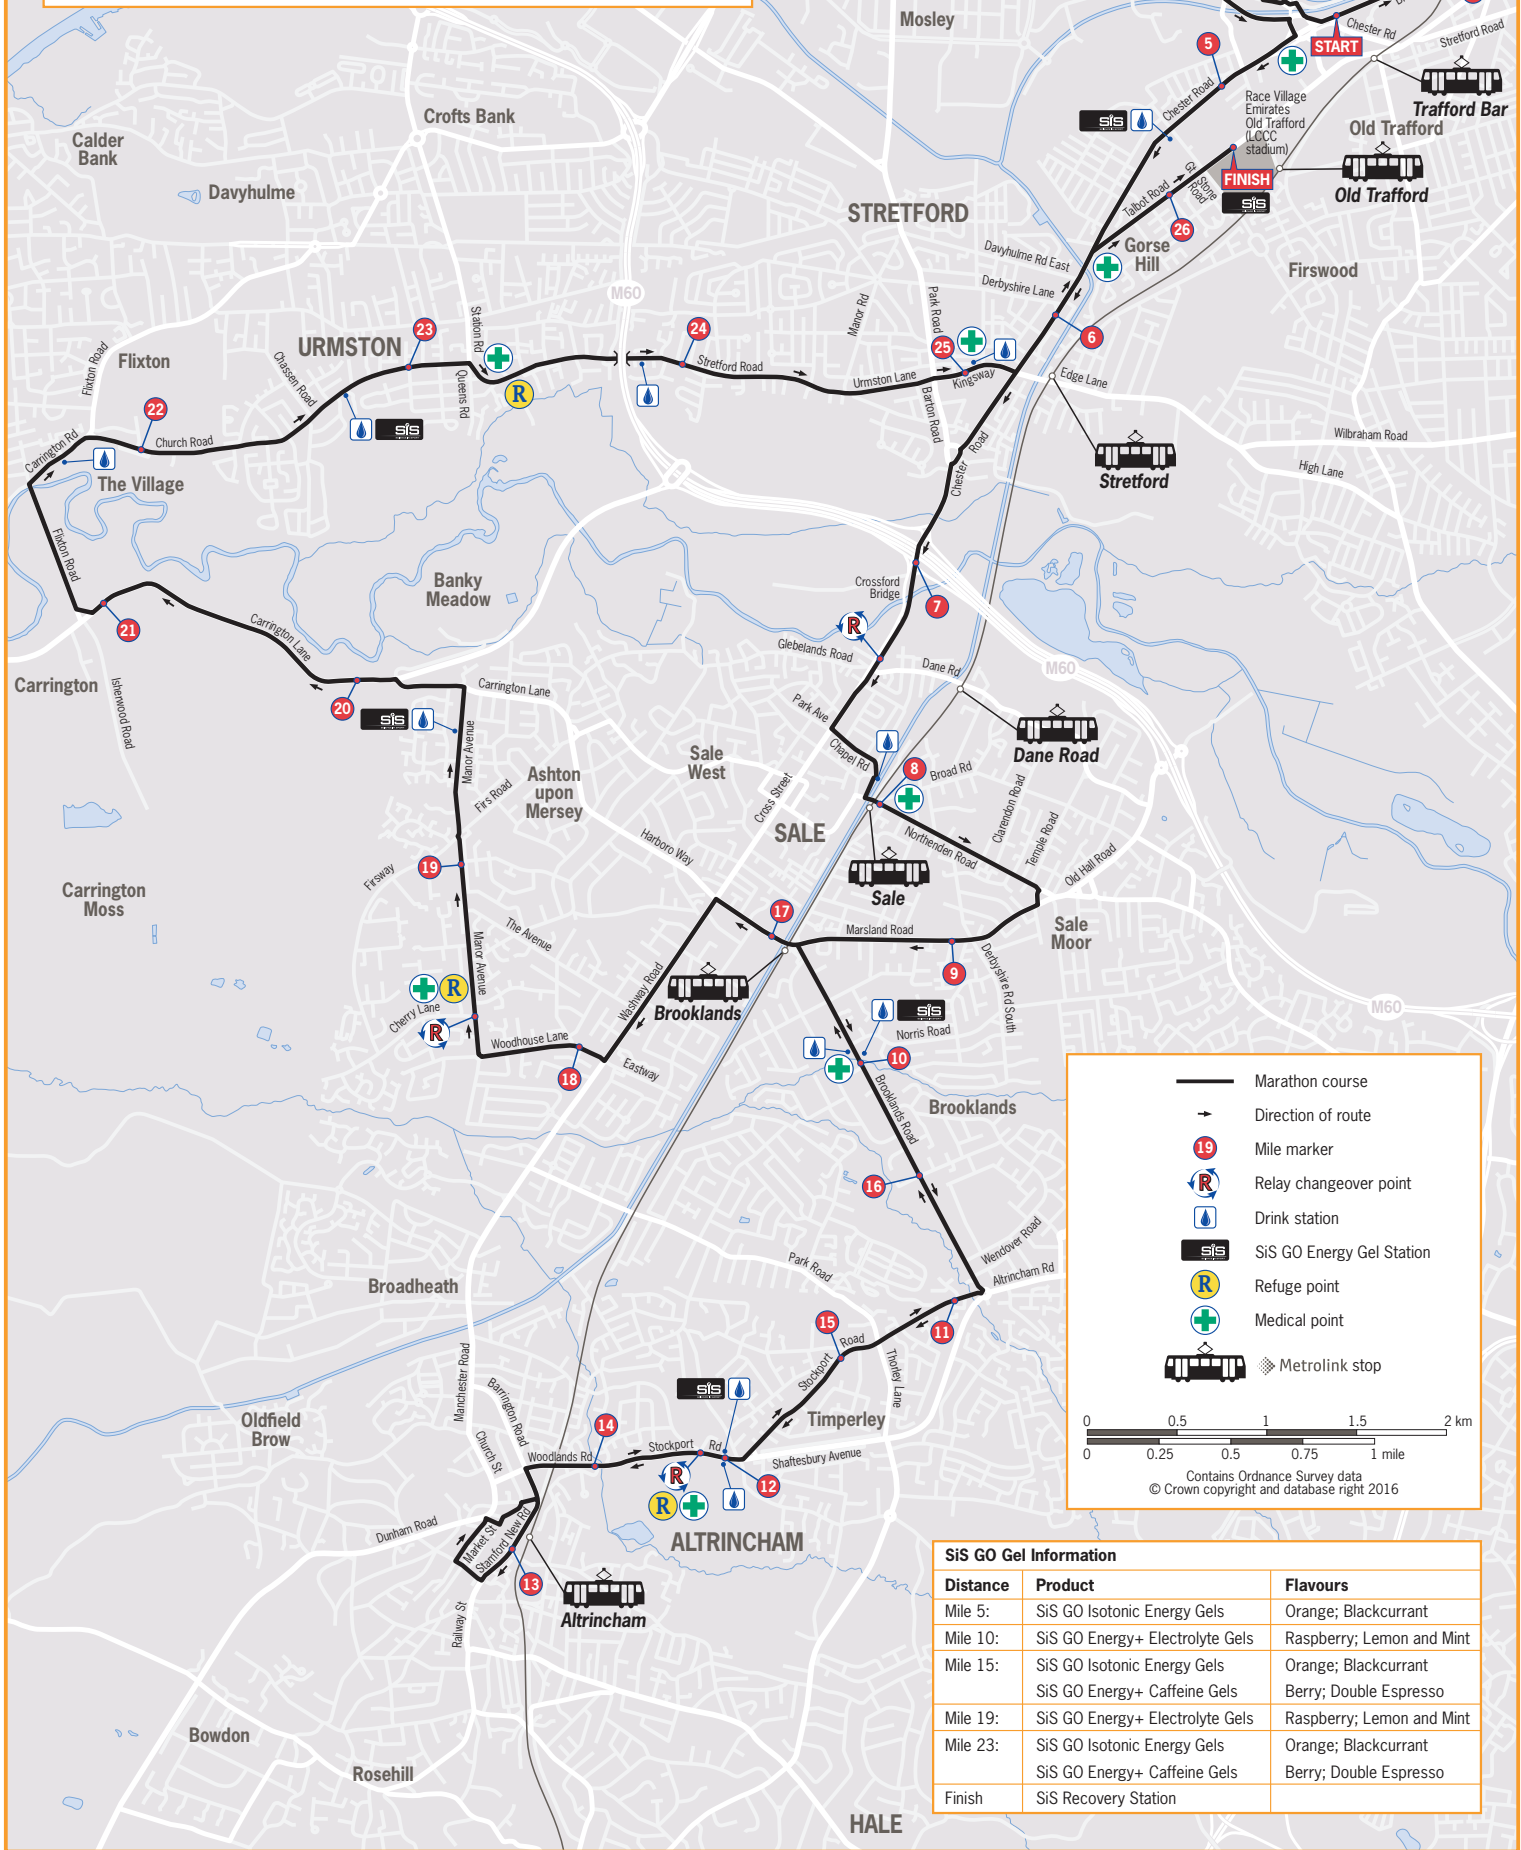

asics | GREATER MANCHESTER MARATHON

ASICS Greater Manchester Marathon
in Trafford 10th April 2016

Legend:

- Marathon course
- Direction of route
- Mile marker
- Relay changeover point
- Drink station
- SIS GO Energy Gel Station
- Refuge point
- Medical point
- Metrolink stop

0 0.5 1 1.5 2 km
0 0.25 0.5 0.75 1 mile

Contains Ordnance Survey data
© Crown copyright and database right 2016

SIS GO Gel Information		
Distance	Product	Flavours
Mile 5:	SIS GO Isotonic Energy Gels	Orange; Blackcurrant
Mile 10:	SIS GO Energy+ Electrolyte Gels	Raspberry; Lemon and Mint
Mile 15:	SIS GO Isotonic Energy Gels SIS GO Energy+ Caffeine Gels	Orange; Blackcurrant Berry; Double Espresso
Mile 19:	SIS GO Energy+ Electrolyte Gels	Raspberry; Lemon and Mint
Mile 23:	SIS GO Isotonic Energy Gels SIS GO Energy+ Caffeine Gels	Orange; Blackcurrant Berry; Double Espresso
Finish	SIS Recovery Station	